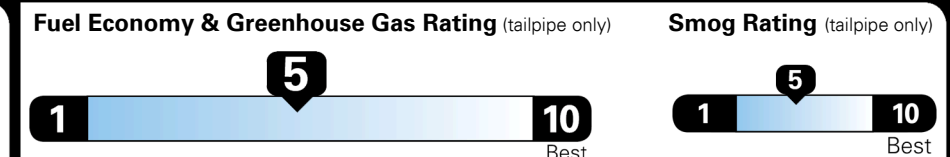

This vehicle emits 389 grams CO₂ per mile. The best emits 0 grams per mile (tailpipe only). Producing and distributing fuel also create emissions; learn more at fueleconomy.gov.

Actual results will vary for many reasons, including driving conditions and how you drive and maintain your vehicle. The average new vehicle gets 27 MPG and costs $7,500 to fuel over 5 years. Cost estimates are based on 15,000 miles per year at $ 2.70 per gallon. MPGe is miles per gasoline gallon equivalent. Vehicle emissions are a significant cause of climate change and smog.

fueleconomy.gov

Calculate personalized estimates and compare vehicles

GOVERNMENT 5-STAR SAFETY RATINGS

Overall Vehicle Score ★ ★ ★ ★ ★

Based on the combined rating of frontal, side and rollover. Should ONLY be compared to other vehicles of similar size and weight.

Frontal Driver ★ ★ ★ ★ ★

Crash Passenger ★ ★ ★ ★ ★

Based on the risk of injury in a frontal impact. Should ONLY be compared to other vehicles of similar size and weight.

Side Front seat ★ ★ ★ ★ ★

Crash Rear seat ★ ★ ★ ★ ★

Star ratings based on the risk of injury in a side impact.

Rollover ★ ★ ★ ★ ★

Star ratings based on the risk of rollover in a single-vehicle crash.

Star ratings range from 1 to 5 stars (★★★★★) with 5 being the highest.

Source: National Highway Traffic Safety Administration (NHTSA).

www.safercar.gov or 1-888-327-4236

Manufacturer's suggested retail price includes Manufacturer's recommended pre-delivery service. License and title fees, state and local taxes and other dealer installed options and accessories are not included in the manufacturer's suggested retail price.

PARTS CONTENT INFORMATION

FOR VEHICLES IN THIS CAR LINE U.S./CANADIAN PARTS CONTENT: 55 %

MAJOR SOURCES OF FOREIGN PARTS: KOREA: 45%

NOTE: PARTS CONTENT DOES NOT INCLUDE FINAL ASSEMBLY, DISTRIBUTION, OR OTHER NON-PARTS COSTS.

FOR THIS VEHICLE FINAL ASSEMBLY POINT: WEST POINT, GA, USA

COUNTRY OF ORIGIN

ENGINE: USA

TRANSMISSION: USA