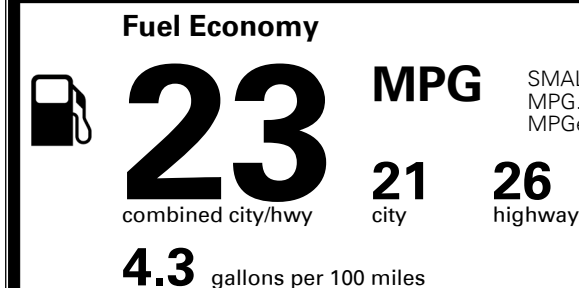

EPA DOT Fuel Economy and Environment

Gasoline Vehicle

SMALL SUVs range from 18 to 120 MPG. The best vehicle rates 136 MPGe.

You spend \$1,250 more in fuel costs over 5 years compared to the average new vehicle.