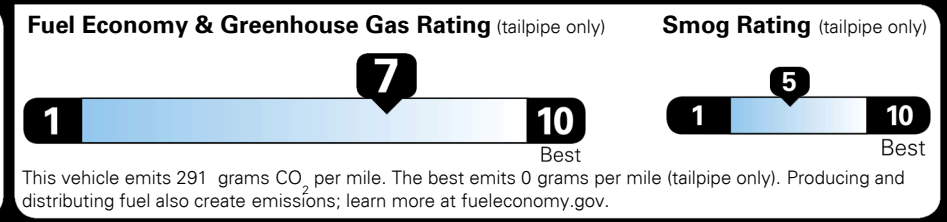

Actual results will vary for many reasons, including driving conditions and how you drive and maintain your vehicle. The average new vehicle gets 27 MPG and costs $7,500 to fuel over 5 years. Cost estimates are based on 15,000 miles per year at $ 2.70 per gallon. MPGe is miles per gasoline gallon equivalent. Vehicle emissions are a significant cause of climate change and smog.

fuelconomy.gov

Calculate personalized estimates and compare vehicles

GOVERNMENT 5-STAR SAFETY RATINGS

Overall Vehicle Score ★ ★ ★ ★ ★

Based on the combined rating of frontal, side and rollover. Should ONLY be compared to other vehicles of similar size and weight.

Frontal	Driver	★ ★ ★ ★ ★
Crash	Passenger	★ ★ ★ ★
Side	Front seat	★ ★ ★ ★ ★
Crash	Rear seat	★ ★ ★ ★ ★
Rollover		★ ★ ★ ★

Star ratings based on the risk of injury in a frontal impact. Should ONLY be compared to other vehicles of similar size and weight.

Star ratings based on the risk of injury in a side impact.

Star ratings based on the risk of rollover in a single-vehicle crash.

Star ratings range from 1 to 5 stars (★★★★★) with 5 being the highest. Source: National Highway Traffic Safety Administration (NHTSA). www.safercar.gov or 1-888-327-4236

Manufacturer's suggested retail price includes Manufacturer's recommended pre-delivery service. License and title fees, state and local taxes and other dealer installed options and accessories are not included in the manufacturer's suggested retail price.

PARTS CONTENT INFORMATION

FOR VEHICLES IN THIS CAR LINE U.S./CANADIAN PARTS CONTENT: 55 %

MAJOR SOURCES OF FOREIGN PARTS: KOREA: 35%

NOTE: PARTS CONTENT DOES NOT INCLUDE FINAL ASSEMBLY, DISTRIBUTION, OR OTHER NON-PARTS COSTS.

FOR THIS VEHICLE FINAL ASSEMBLY POINT: WEST POINT, GA, USA

COUNTRY OF ORIGIN ENGINE: USA

TRANSMISSION: USA