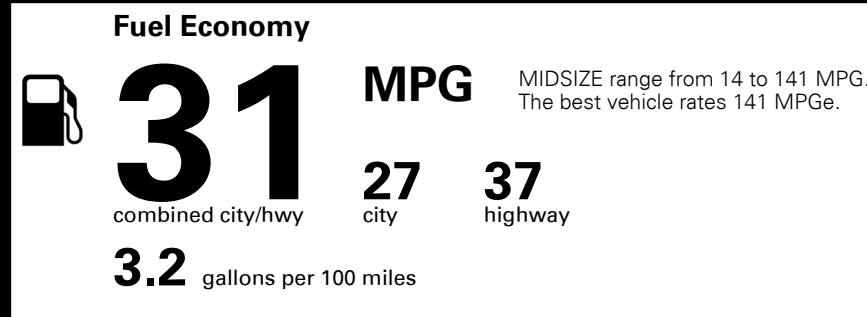

MANUFACTURER'S SUGGESTED RETAIL PRICE ▶ $ 24,490.00

COMPARE LXS FEATURES
Added to/in place of standard LX features
- Blind-Spot Collision-Avoidance Assist
- Rear Cross-Traffic Collision-Avoidance Assist
- Safe Exit Assist (SEA)
- Smart Key & Push Button Start
- Remote Start / Remote Climate (Key Fob)
- Smart Trunk (Open)
- Split-Folding Rear Seats w/ center armrest

Included
Included
Included
Included
Included
Included
Included

ADDITIONAL INSTALLED EQUIPMENT:
(In addition to or in place of standard features)
Carpeted Floor Mats

$155.00

MSRP INCLUDING OPTIONS $ 24,645.00

INLAND FREIGHT AND HANDLING $ 965.00

TOTAL MANUFACTURER'S SUGGESTED RETAIL PRICE ▶ $ 25,610.00

TOTAL ADDITIONAL WEIGHT: 7.3

When you purchase this vehicle, Kia America, Inc. collects personal information you provide to the dealership. For information on our collection and use of personal information and your rights, please see our Privacy policy on www.kia.com.

#1 LONG-TERM DEPENDABILITY AMONG MASS MARKET BRANDS.

EPA DOT Fuel Economy and Environment

Gasoline Vehicle

You save $1,000
in fuel costs over 5 years compared to the average new vehicle.

Annual fuel cost $1,300